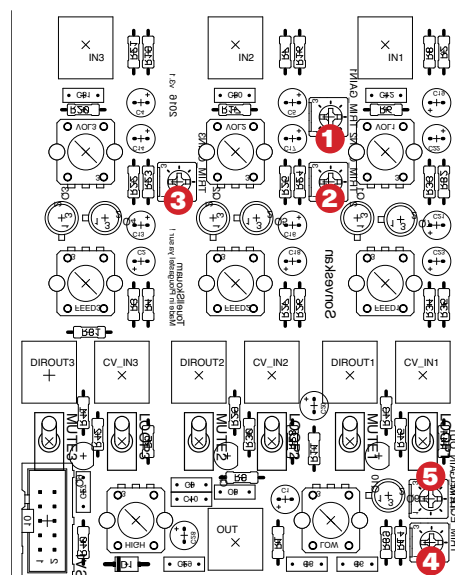

Sonveskañ Germanium Preamp/Feedbacker/3xMixer

3 Discrete Preamps
3 Channels Mixer
3 CV Controlled FeedBacks
EQ High/Low
Direct Out / Mute
16 HP · Alu/red panel

- 1 • Audio Input
- 2 • Input Volume
- 3 • Feedback Control / CV Feedback Control
- 4 • Direct Out (Unbuffered)
- 5 • Feedback CV Input
- 6 • Signal out on/off
- 7 • Feedback on/off
- 8 • Master out
- 9 • Master EQ Hi/Low Control

16HP / Aluminium anodised / red panel
+12v : 0mA
-12v : 10mA

Trims (factory/prefered position : middle)

- 1 • Channel 1 Gain
- 2 • Channel 2 Gain
- 3 • Channel 3 Gain
- 4 • EQ Level
- 5 • Master Out Gain