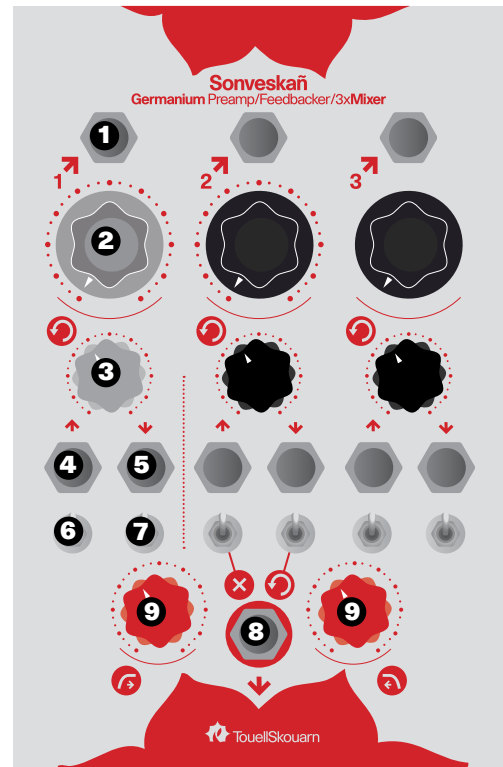

Sonveskañ Germanium Preamp/Feedbacker/3xMixer

3 Discrete Preamps
3 Channels Mixer
3 CV Controlled FeedBacks
EQ High/Low
Direct Out / Mute
16 HP · Alu/red panel

- 1 • Audio Input
- 2 • Input Volume
- 3 • Feedback Control / CV Feedback Control
- 4 • Direct Out (Unbuffered)
- 5 • Feedback CV Input
- 6 • Signal out on/off
- 7 • Feedback on/off
- 8 • Master out
- 9 • Master EQ Hi/Low Control

16HP / Aluminium anodised / red panel
+12v : 0mA
-12v : 10mA

Trims (factory/prefered position : middle)

- 1 • Channel 1 Gain
- 2 • Channel 2 Gain
- 3 • Channel 3 Gain
- 4 • EQ Level
- 5 • Master Out Gain